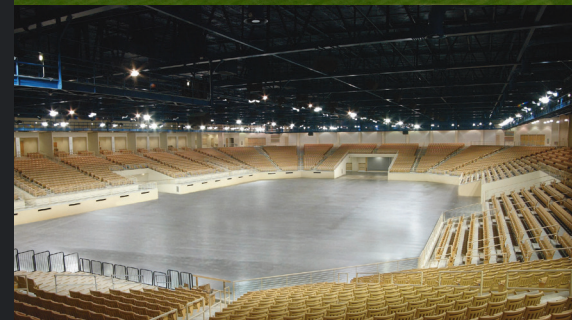

### ESPN Wide World of Sports Complex

- Outdoor stadium seating capacity of 9,500
- Three multi-purpose arenas; seating capacity up to 8,000
- 13 multipurpose fields, four baseball fields, six softball fields, and a track and field concourse
- Bleacher seating available at all fields

### Omni ChampionsGate Sports Complex

- Eight regulation-sized fields (210' x 345')
- 38 vendor stalls
- Parking for 400+ vehicles
- 800+ guest rooms, suites, and designer villas